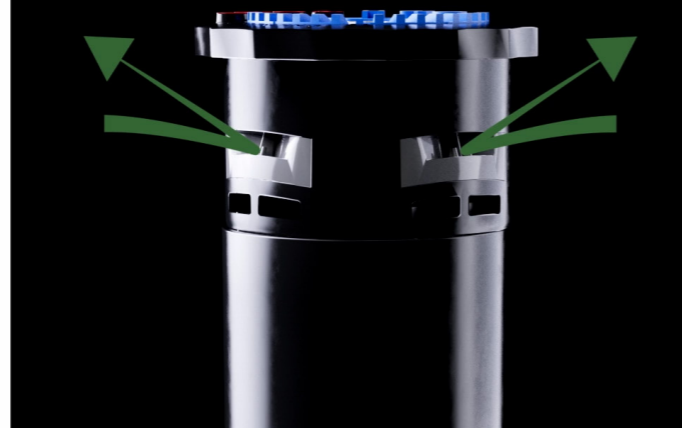

WITH DEBRIS GUARD™

PSN+ Debris Guard™ technology ensures nozzle longevity, performance and reliability.