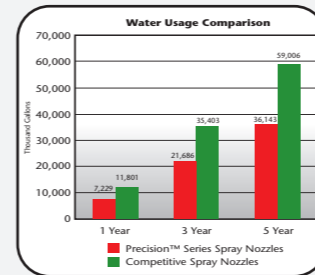

### Higher Overall Irrigation Efficiency From 5-15 Feet

Precision™ Series Spray nozzles perform more like a small rotor. The H<sup>2</sup>O Chip enables the nozzles to achieve distances of throw equivalent to those of conventional spray nozzles – but with one-third less flow and higher overall irrigation efficiency.