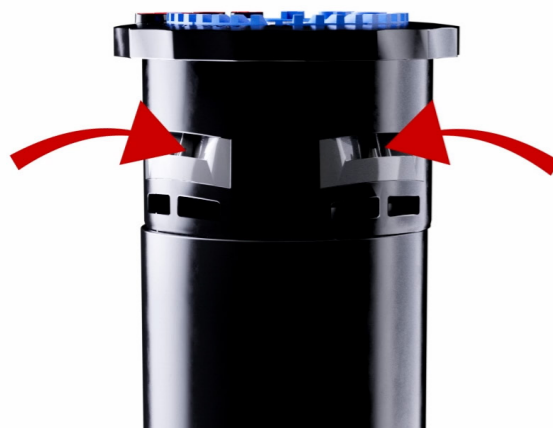

PSN+ Debris Guard™ technology ensures nozzle longevity, performance and reliability.

PERFORMANCE DATA – PSN+ SPRAY NOZZLES WITH DEBRIS GUARD™

Arc	model # (PSNXXXX)	kPa	lpm	Radius	Precip. Rate (mm./hr.)	Precip. Rate (mm./hr.)	model # (PSNXXXX)	kPa	lpm	Radius	Precip. Rate (mm./hr.)	Precip. Rate (mm./hr.)
90°	PSN12-Q	207	1.29	11.5	25.40	27.94	PSN15-Q	207	2.12	16	20.32	25.40
		276	1.48	11.6	27.94	33.02		276	2.46	15.9	25.40	27.94
		345	1.67	11.5	33.02	38.10		345	2.76	15.8	27.94	33.02
		414	1.85	11.3	38.10	43.18		414	3.07	15.6	33.02	38.10
		483	2.01	11.3	40.64	48.26		483	3.52	15.3	38.10	45.72
180°	PSN12-H	207	2.57	11.4	25.40	30.48	PSN15-H	207	4.32	15.3	22.86	27.94
		276	2.99	11.3	30.48	35.56		276	4.99	15.7	25.40	30.48
		345	3.37	11.5	33.02	38.10		345	5.64	15.6	30.48	35.56
		414	4.05	11.5	40.64	45.72		414	6.21	15.7	33.02	38.10
		483	4.39	11.2	45.72	2.0		483	6.74	15.9	35.56	40.64
360°	PSN12-F	207	5.11	10.8	27.94	33.02	PSN15-F	207	7.34	14.1	22.86	27.94
		276	5.94	10.9	33.02	38.10		276	8.52	14.5	25.40	30.48
		345	6.66	10.9	35.56	40.64		345	9.50	15	27.94	30.48
		414	7.34	11.1	38.10	45.72		414	10.45	14.8	30.48	35.56
		483	7.87	11.0	43.18	48.26		483	11.17	15.1	33.02	35.56

WITHOUT DEBRIS GUARD™