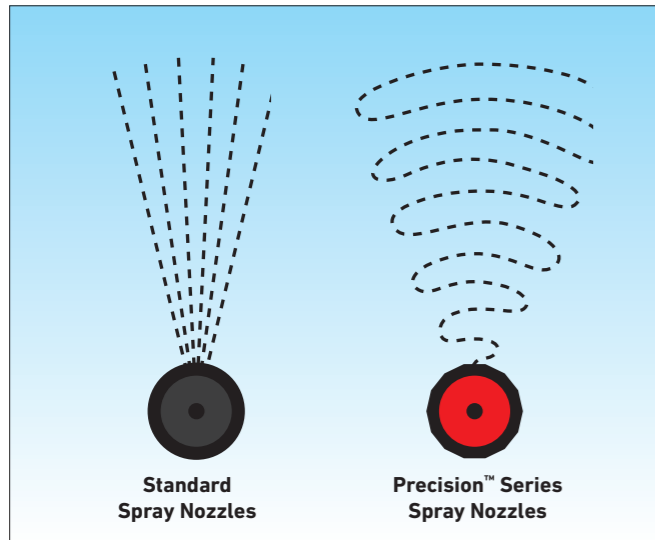

### Higher Overall Irrigation Efficiency From 5-15 Feet

Precision™ Series Spray nozzles perform more like a small rotor. The H<sup>2</sup>O Chip enables the nozzles to achieve distances of throw equivalent to those of conventional spray nozzles – but with one-third less flow and higher overall irrigation efficiency.

### Water Use Reduction While Minimizing Run-Off & Water Waste

Precision™ Series Spray Nozzles have proven to save water in the field while reducing unnecessary overspray, wasteful run-off and evaporation.

### Nozzle Selection Second To None

Available in male and female threaded models with radius options between 5' and 15', and nine different arcs between 60° and 360°, and specialty arcs, such as right and left corners, and center strips. All nozzles feature color-coded tops with arc indication for quick overhead identification in the field.

Laboratory and third party independent field testing show efficiency to be 15-20% higher than competitive nozzles.

Patented H<sup>2</sup>O Chip Technology Delivers Improved Uniformity  
Water enters a specially designed chamber within the H<sup>2</sup>O Chip where the water expands and collapses, creating an oscillating effect. Consistent-sized water droplets exit the Chip in the designed arc pattern and radius with clean edge definition, class-leading distribution uniformity, and reduced water usage.